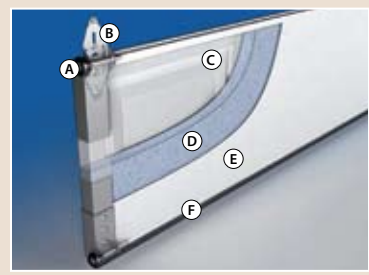

Brass Pencil Four Square

Pewter Two Diamond

Pewter Empire

- Wood grain finish process replicates the look of real wood.
- No painting or staining required.
- Window frames coloring matches the door coloring.
- Vinyl trim molding that matches door coloring is available.
- Extensive warranties including a section replacement warranty

CONSTRUCTION

- A. Finish Painted Coat
- B. Primer Coat
- C. Galvanized Layer
- D. Steel

- A. Nylon rollers provide quiet operation and long lasting durability.
- B. Heavy duty galvanized 14 gauge hardware
- C. Tongue and groove design provides weathertight section joints
- D. 2" expanded polystyrene insulation provides an R-Value of 8.0.
- E. Steel skins inside and out provide maximum durability.
- F. Bottom weatherstrip follows contours of your garage floor to seal out weather.